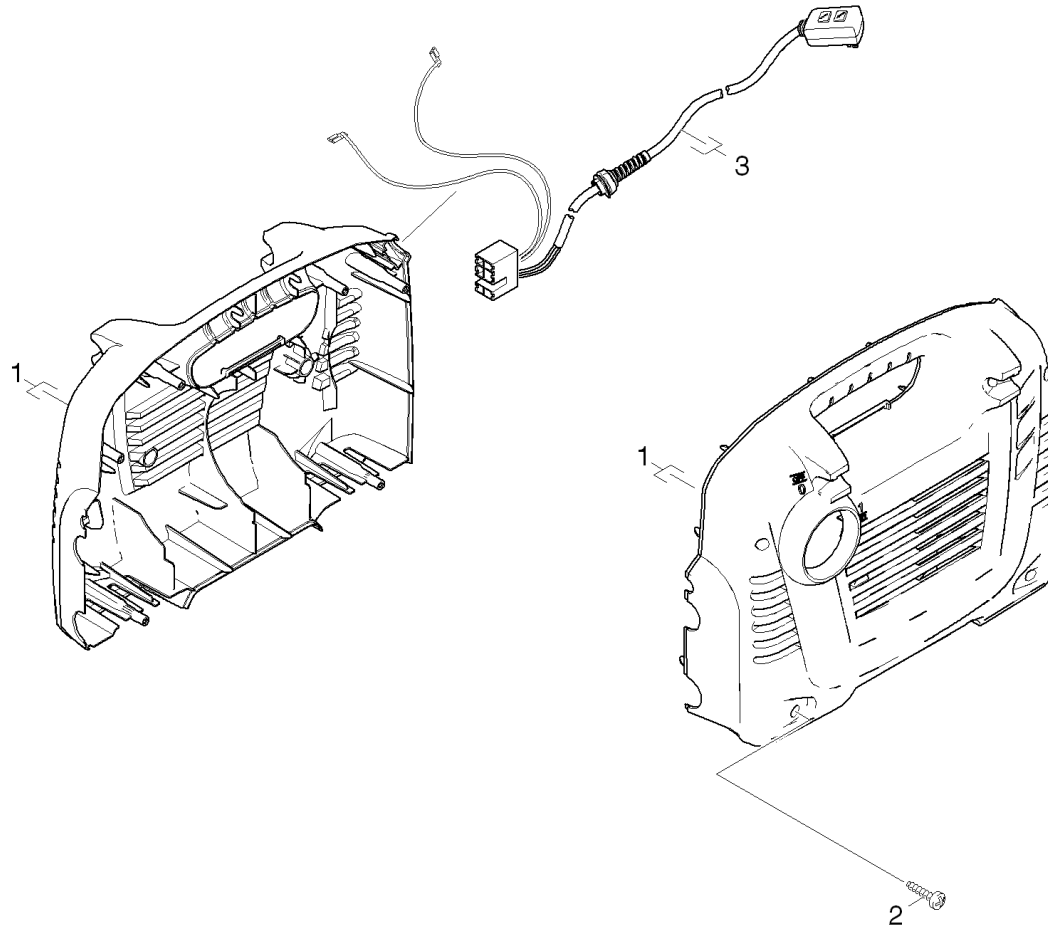

Spare parts list

K 2.16 (16015320)

K 2.19 (16015100)

CONTENT LIST

1.0 Housing

2.0 PUMP SET

2.1 Housing

2.2 Thrust guidance

3.0 MOTOR

4.0 Accessories

4.1 Trigger gun

4.2 Jet pipe

1.0 Housing

1.0 Housing

POS	DESCRIPTION ADDITIONAL INFORMATION	PART NO	QTY.	FROM SER.NR.	UP TO SER. NR.
1	K 2.16 shells	97602480	1		
2	SCREW HI-LO 4X22	90861730	7		
3	Cable complete with Multistecker, Motork	97500720	1		

2.0 PUMP SET

2.1 Housing
2.2 Thrust guidance

2.1 Housing

2.1 Housing

POS	DESCRIPTION ADDITIONAL INFORMATIONS	PART NO	QTY.	FROM SER.NR.	UP TO SER. NR.
1	Manifold complete replacement *	97501560	1		
2	FORM O-RING	90814220	1		
3	Cylinder head complete K2.93 Spare Part	97601970	1		
4	Suction cover replacement +SV *	97501550	1		
5	CLAMP	90391480	1		
6	SCREW M8x55 CLASSE 8.8	90862000	4		
7		90119110	1		
8	Nipple chemistry complete (CEN)	97500580	1		