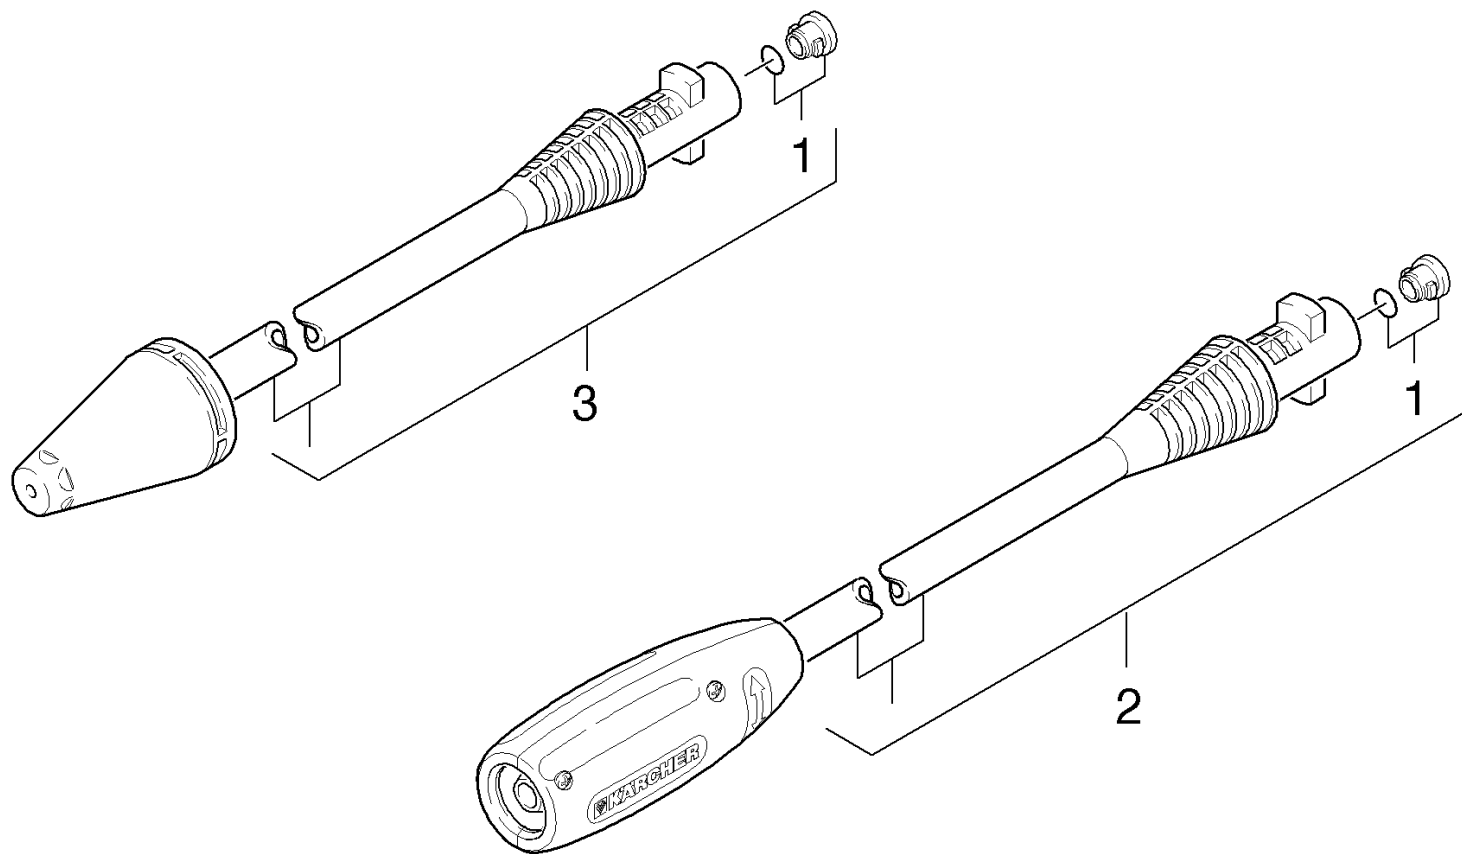

4.2 Jet pipe

4.2 Jet pipe

POS	DESCRIPTION ADDITIONAL INFORMATIONS	PART NO	QTY.	FROM SER.NR.	UP TO SER. NR.
1	GASKET	26407290	1		
2	VPS K2 026	47605200	1		
3	ROTARY NOZZLE	47639910	1