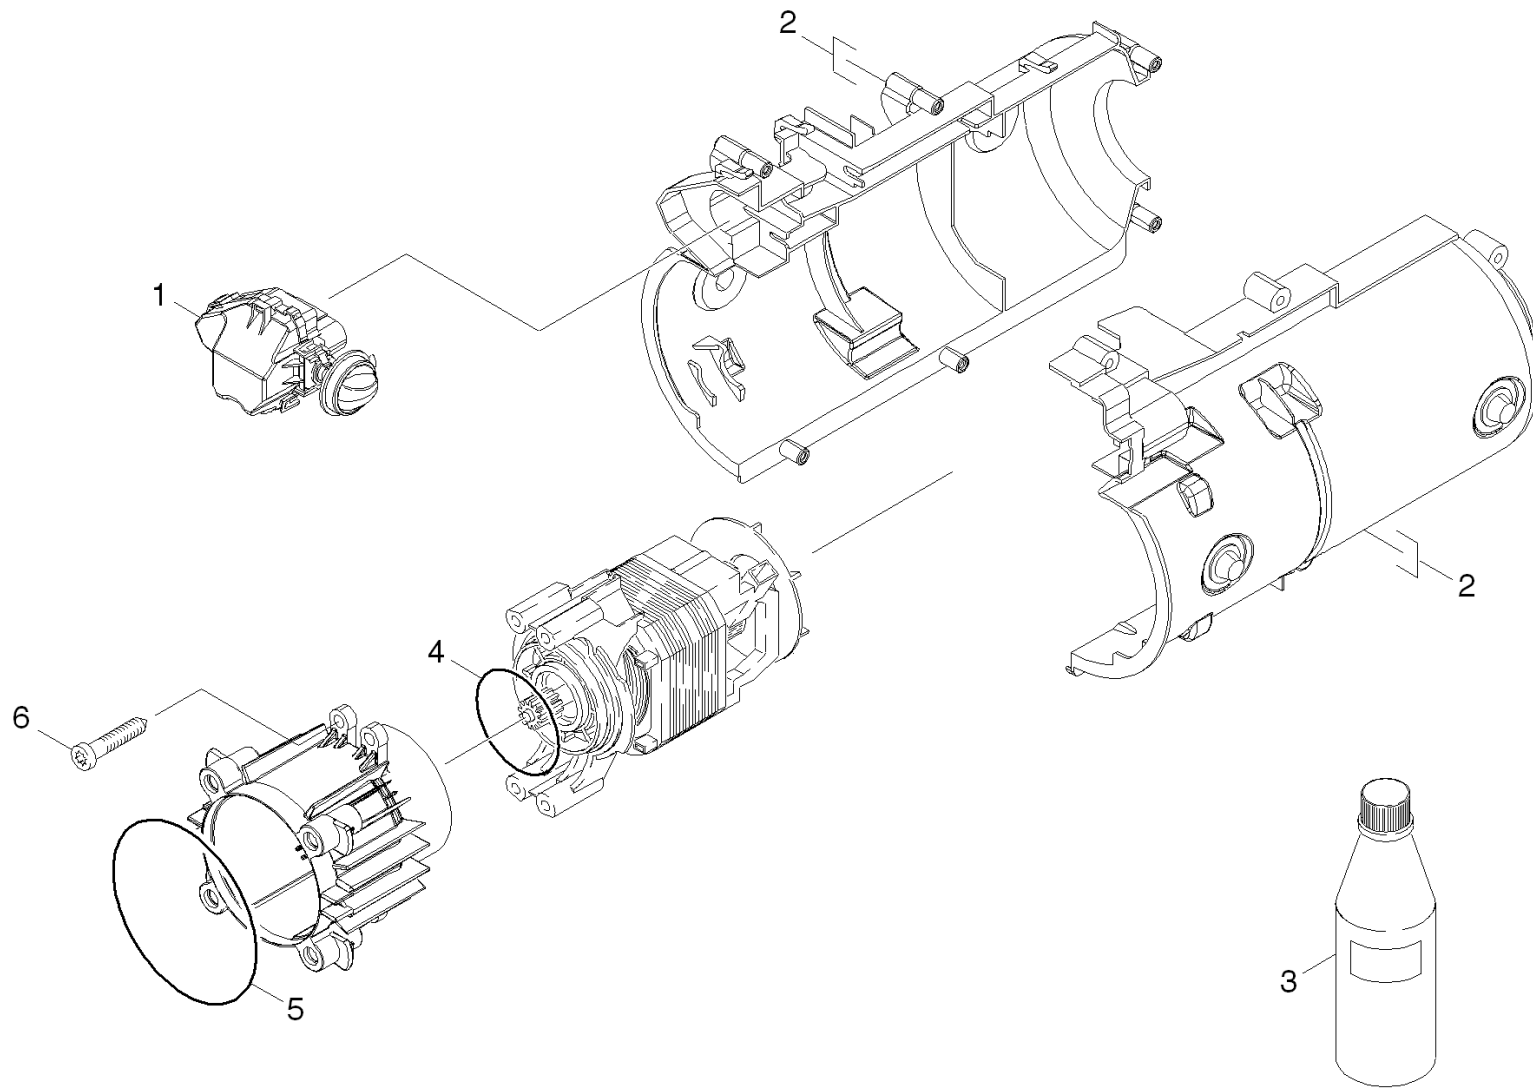

3.0 MOTOR

3.0 MOTOR

POS	DESCRIPTION ADDITIONAL INFORMATIONS	PART NO	QTY.	FROM SER.NR.	UP TO SER. NR.
1	Electric box complete replacement *	97501570	1		
2	Housing motor replacement *(CEN)	97500790	1		
3	ENGINE OIL 1 LTR	62881120	1		
4	O-Ring seal 50 x 2,2 NBR 80	63633400	1		
5	O-Ring seal 60x2,5 -NBR 80	63633390	1		
6	Screw 5x26,4	63032600	4