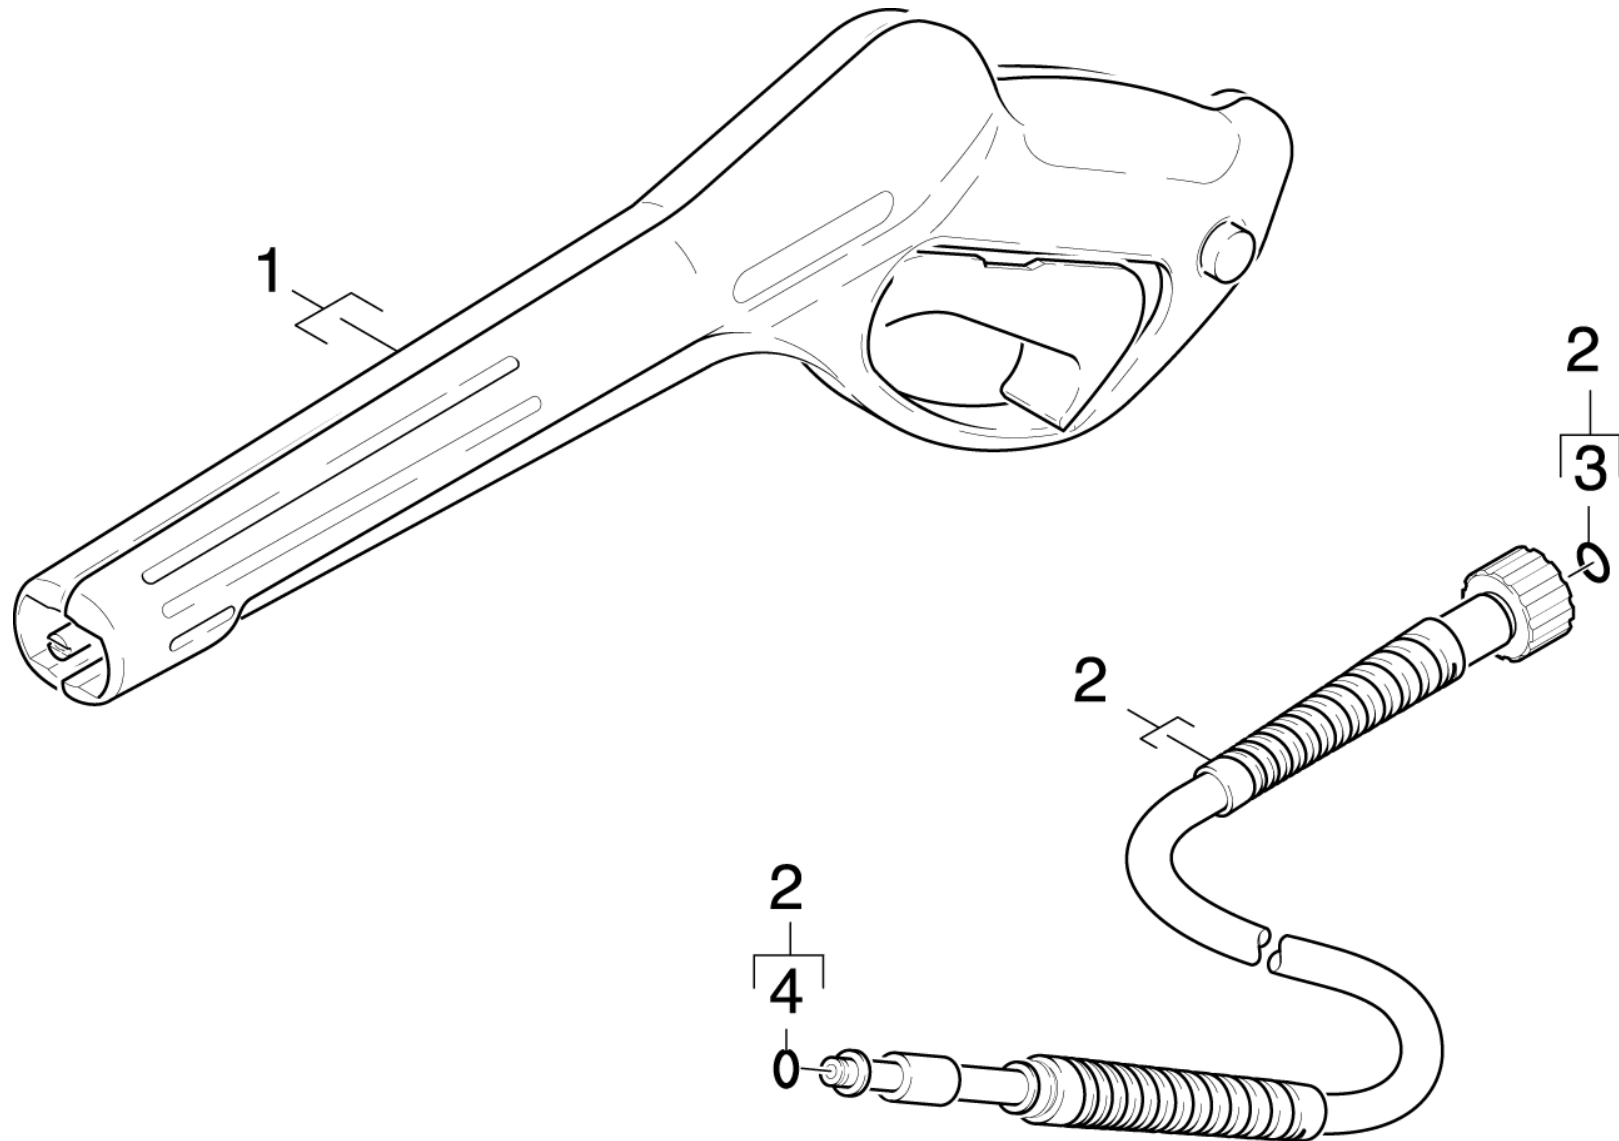

4.1 Trigger gun

4.1 Trigger gun

POS	DESCRIPTION ADDITIONAL INFORMATIONS	PART NO	QTY.	FROM SER.NR.	UP TO SER. NR.
1	PISTOL	47753310	1		
2	High pressure hose 6/11MPA neutr. 40G MU	63902610	1		
3	O RING SET HD 555	28801540	1		
4	O-Ring seal 6,75x1,78 NBR 70	63624980	1