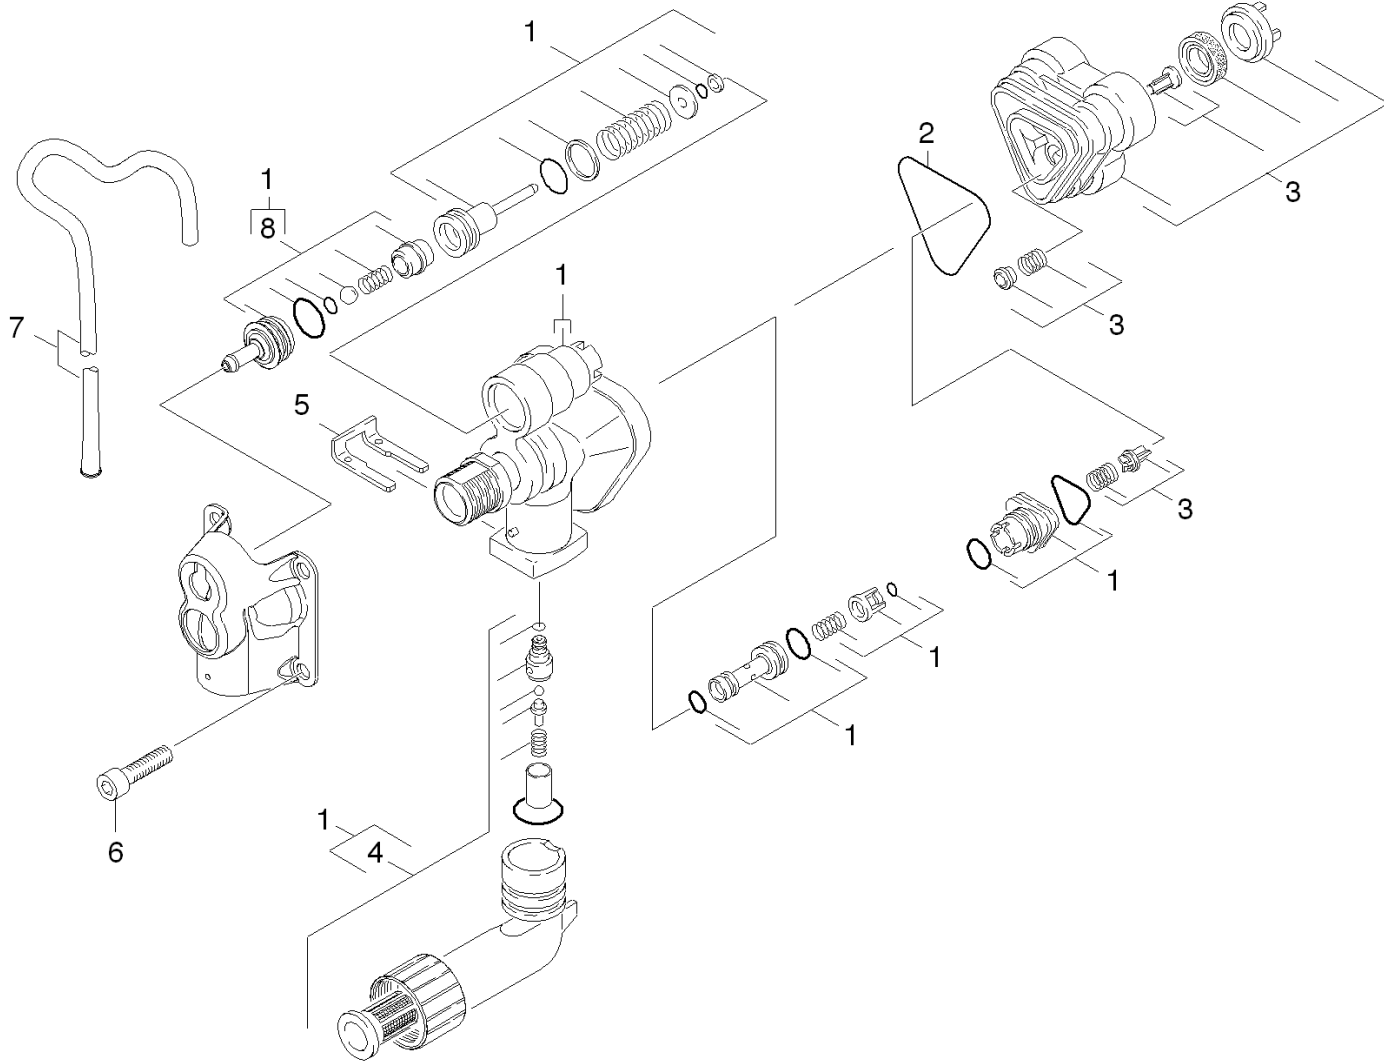

Spare parts list

K 2.16 (16015320)

K 2.19 (16015100)

CONTENT LIST

1.0 Housing

2.0 PUMP SET

2.1 Housing

2.2 Thrust guidance

3.0 MOTOR

4.0 Accessories

4.1 Trigger gun

4.2 Jet pipe

1.0 Housing

1.0 Housing

POS	DESCRIPTION ADDITIONAL INFORMATION	PART NO	QTY.	FROM SER.NR.	UP TO SER. NR.
1	K 2.16 shells	97602480	1		
2	SCREW HI-LO 4X22	90861730	7		
3	Cable complete with Multistecker, Motork	97500720	1		

2.0 PUMP SET

2.1 Housing
2.2 Thrust guidance

2.1 Housing

2.1 Housing

POS	DESCRIPTION ADDITIONAL INFORMATIONS	PART NO	QTY.	FROM SER.NR.	UP TO SER. NR.
1	Manifold complete replacement *	97501560	1		
2	FORM O-RING	90814220	1		
3	Cylinder head complete K2.93 Spare Part	97601970	1		
4	Suction cover replacement +SV *	97501550	1		
5	CLAMP	90391480	1		
6	SCREW M8x55 CLASSE 8.8	90862000	4		
7		90119110	1		
8	Nipple chemistry complete (CEN)	97500580	1		

2.2 Thrust guidance

2.2 Thrust guidance

POS	DESCRIPTION ADDITIONAL INFORMATIONS	PART NO	QTY.	FROM SER.NR.	UP TO SER. NR.
2	SPACER	90480710	1		
3	Thrust guidance replacement complete (CE	97500780	1		
4	O-Ring seal 60x2,5 -NBR 80	63633390	1		