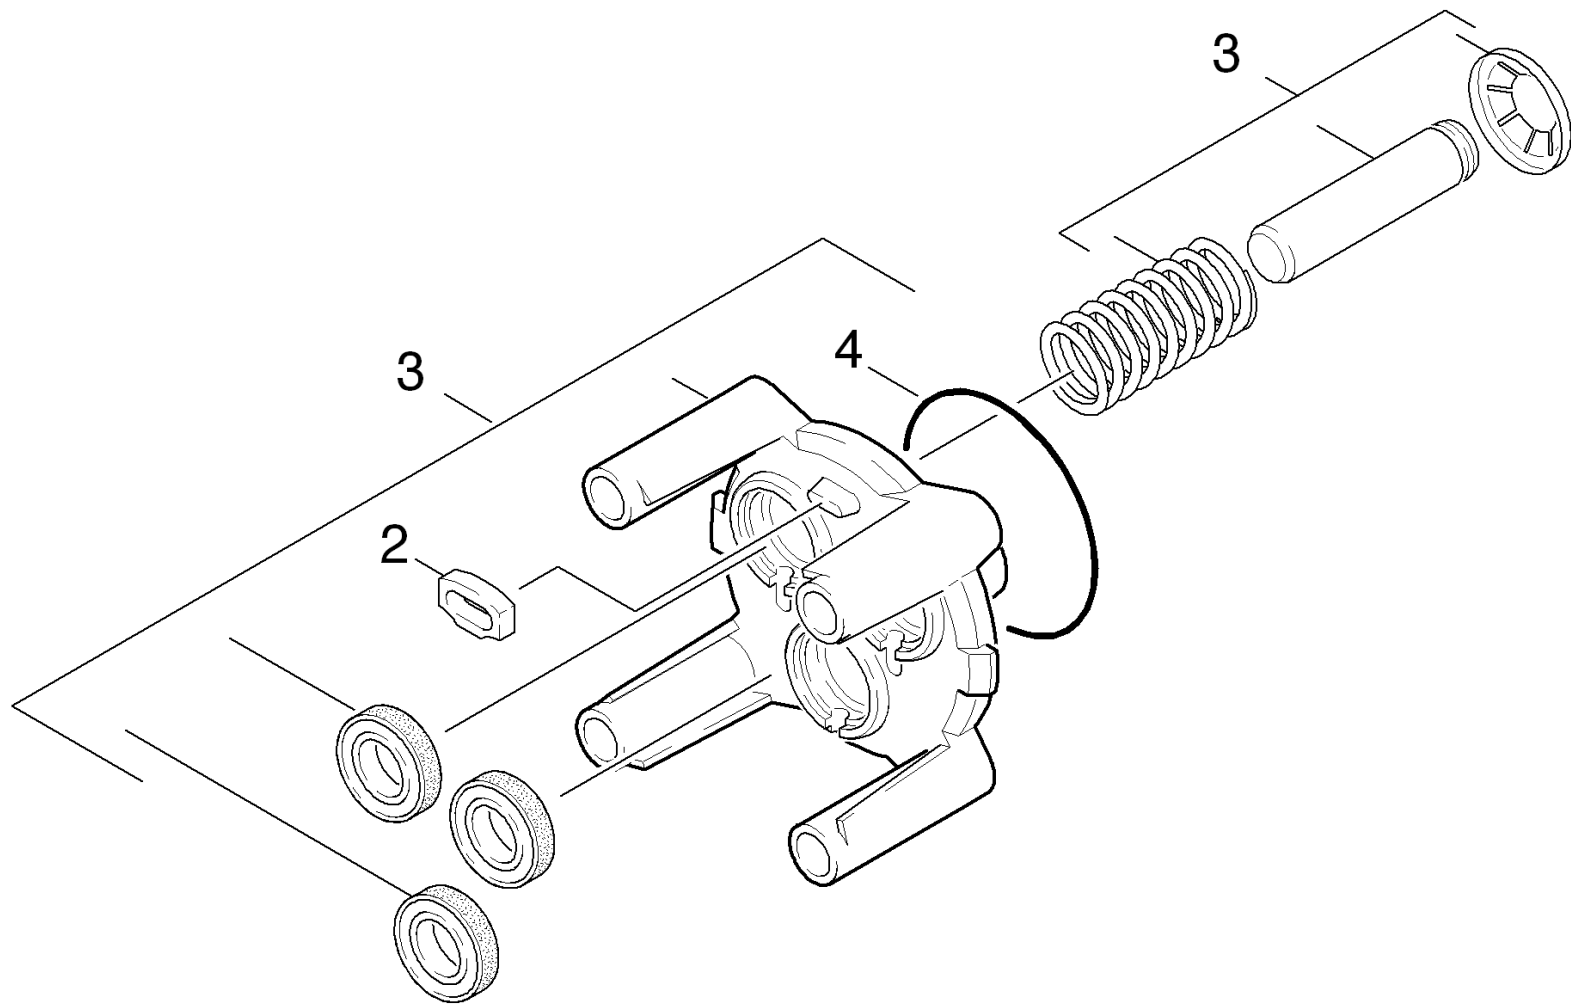

2.0 PUMP SET

2.1 Housing
2.2 Thrust guidance

2.1 Housing

2.1 Housing

POS	DESCRIPTION ADDITIONAL INFORMATIONS	PART NO	QTY.	FROM SER.NR.	UP TO SER. NR.
1	Manifold complete replacement *	97501560	1		
2	FORM O-RING	90814220	1		
3	Cylinder head complete K2.93 Spare Part	97601970	1		
4	Suction cover replacement +SV *	97501550	1		
5	CLAMP	90391480	1		
6	SCREW M8x55 CLASSE 8.8	90862000	4		
7		90119110	1		
8	Nipple chemistry complete (CEN)	97500580	1		

2.2 Thrust guidance

2.2 Thrust guidance

POS	DESCRIPTION ADDITIONAL INFORMATIONS	PART NO	QTY.	FROM SER.NR.	UP TO SER. NR.
2	SPACER	90480710	1		
3	Thrust guidance replacement complete (CE	97500780	1		
4	O-Ring seal 60x2,5 -NBR 80	63633390	1		